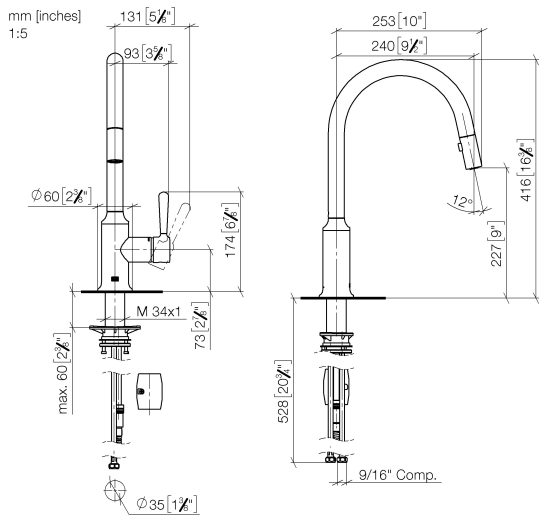

Single-lever mixer pull-down with spray function

33 870 809

Single-lever mixer pull-down with spray function

33 870 809

Single-lever mixer pull-down with spray function

33 870 809

Flow rate chart